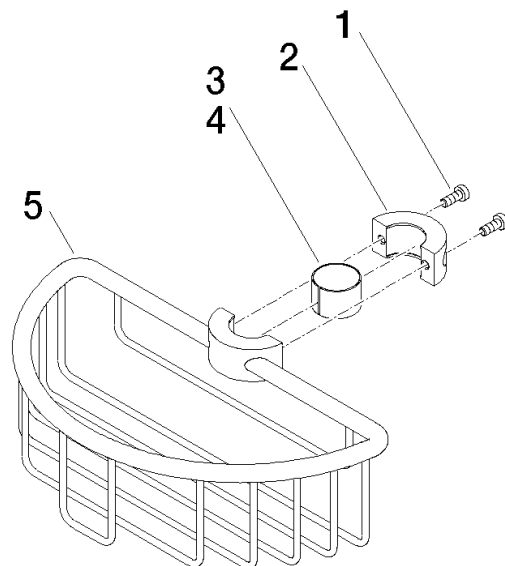

Shower basket for subsequent mounting on riser - Chrome

IMO

82 290 970

- width 200mm
- height 62 mm
- 125mm projection

Fits: IMO, LULU, MADISON, MEM, TARA, CL.1, LISSÉ, VAIA, META, CYO

	Chrome	82 290 970-00
	Brushed Platinum	82 290 970-06
	Platinum	82 290 970-08
	Durabrand (23kt Gold)	82 290 970-09
	Dark Chrome	82 290 970-19
	Light Gold	82 290 970-26
	Brushed Light Gold	82 290 970-27
	Brushed Durabrand (23kt Gold)	82 290 970-28
	Matte Black	82 290 970-33
	Brushed Bronze	82 290 970-42
	Brushed Champagne (22kt Gold)	82 290 970-46
	Champagne (22kt Gold)	82 290 970-47
	Brushed Chrome	82 290 970-93
	Brushed Dark Platinum	82 290 970-99

82 290 970

mm [inches]

82 290 970

Parts for other finishes can be found here: [Brushed](#)
[Platinum](#)

Spare parts list

No.	Item Number	Name	Quantity used	Delivery time
1	09 30 30 054 90	screw	4	2
2	08 17 97 520-00	holder	1	10
3	08 18 40 520 90	sleeve	1	2
4	08 18 40 521 90	sleeve	1	2
5	08 18 90 908-00	basket	1	60