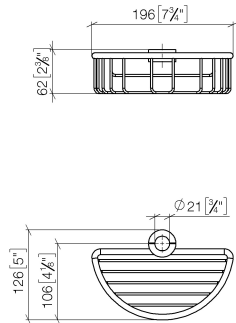

Shower basket for subsequent mounting on riser - Chrome

IMO

82 290 970

- width 200mm
- height 62 mm
- 125mm projection

Fits: IMO, LULU, MADISON, MEM, TARA, CL.1, LISSÉ, VAIA, META, CYO

	Chrome	82 290 970-00
	Brushed Platinum	82 290 970-06
	Platinum	82 290 970-08
	Durabrand (23kt Gold)	82 290 970-09
	Dark Chrome	82 290 970-19
	Light Gold	82 290 970-26
	Brushed Light Gold	82 290 970-27
	Brushed Durabrand (23kt Gold)	82 290 970-28
	Matte Black	82 290 970-33
	Brushed Bronze	82 290 970-42
	Brushed Champagne (22kt Gold)	82 290 970-46
	Champagne (22kt Gold)	82 290 970-47
	Brushed Chrome	82 290 970-93
	Brushed Dark Platinum	82 290 970-99

82 290 970

mm [inches]

82 290 970

Parts for other finishes can be found here: [Brushed](#)
[Platinum](#)

Spare parts list

No.	Item Number	Name	Quantity used	Delivery time
1	09 30 30 054 90	screw	4	2
2	08 17 97 520-00	holder	1	10
3	08 18 40 520 90	sleeve	1	2
4	08 18 40 521 90	sleeve	1	2
5	08 18 90 908-00	basket	1	60